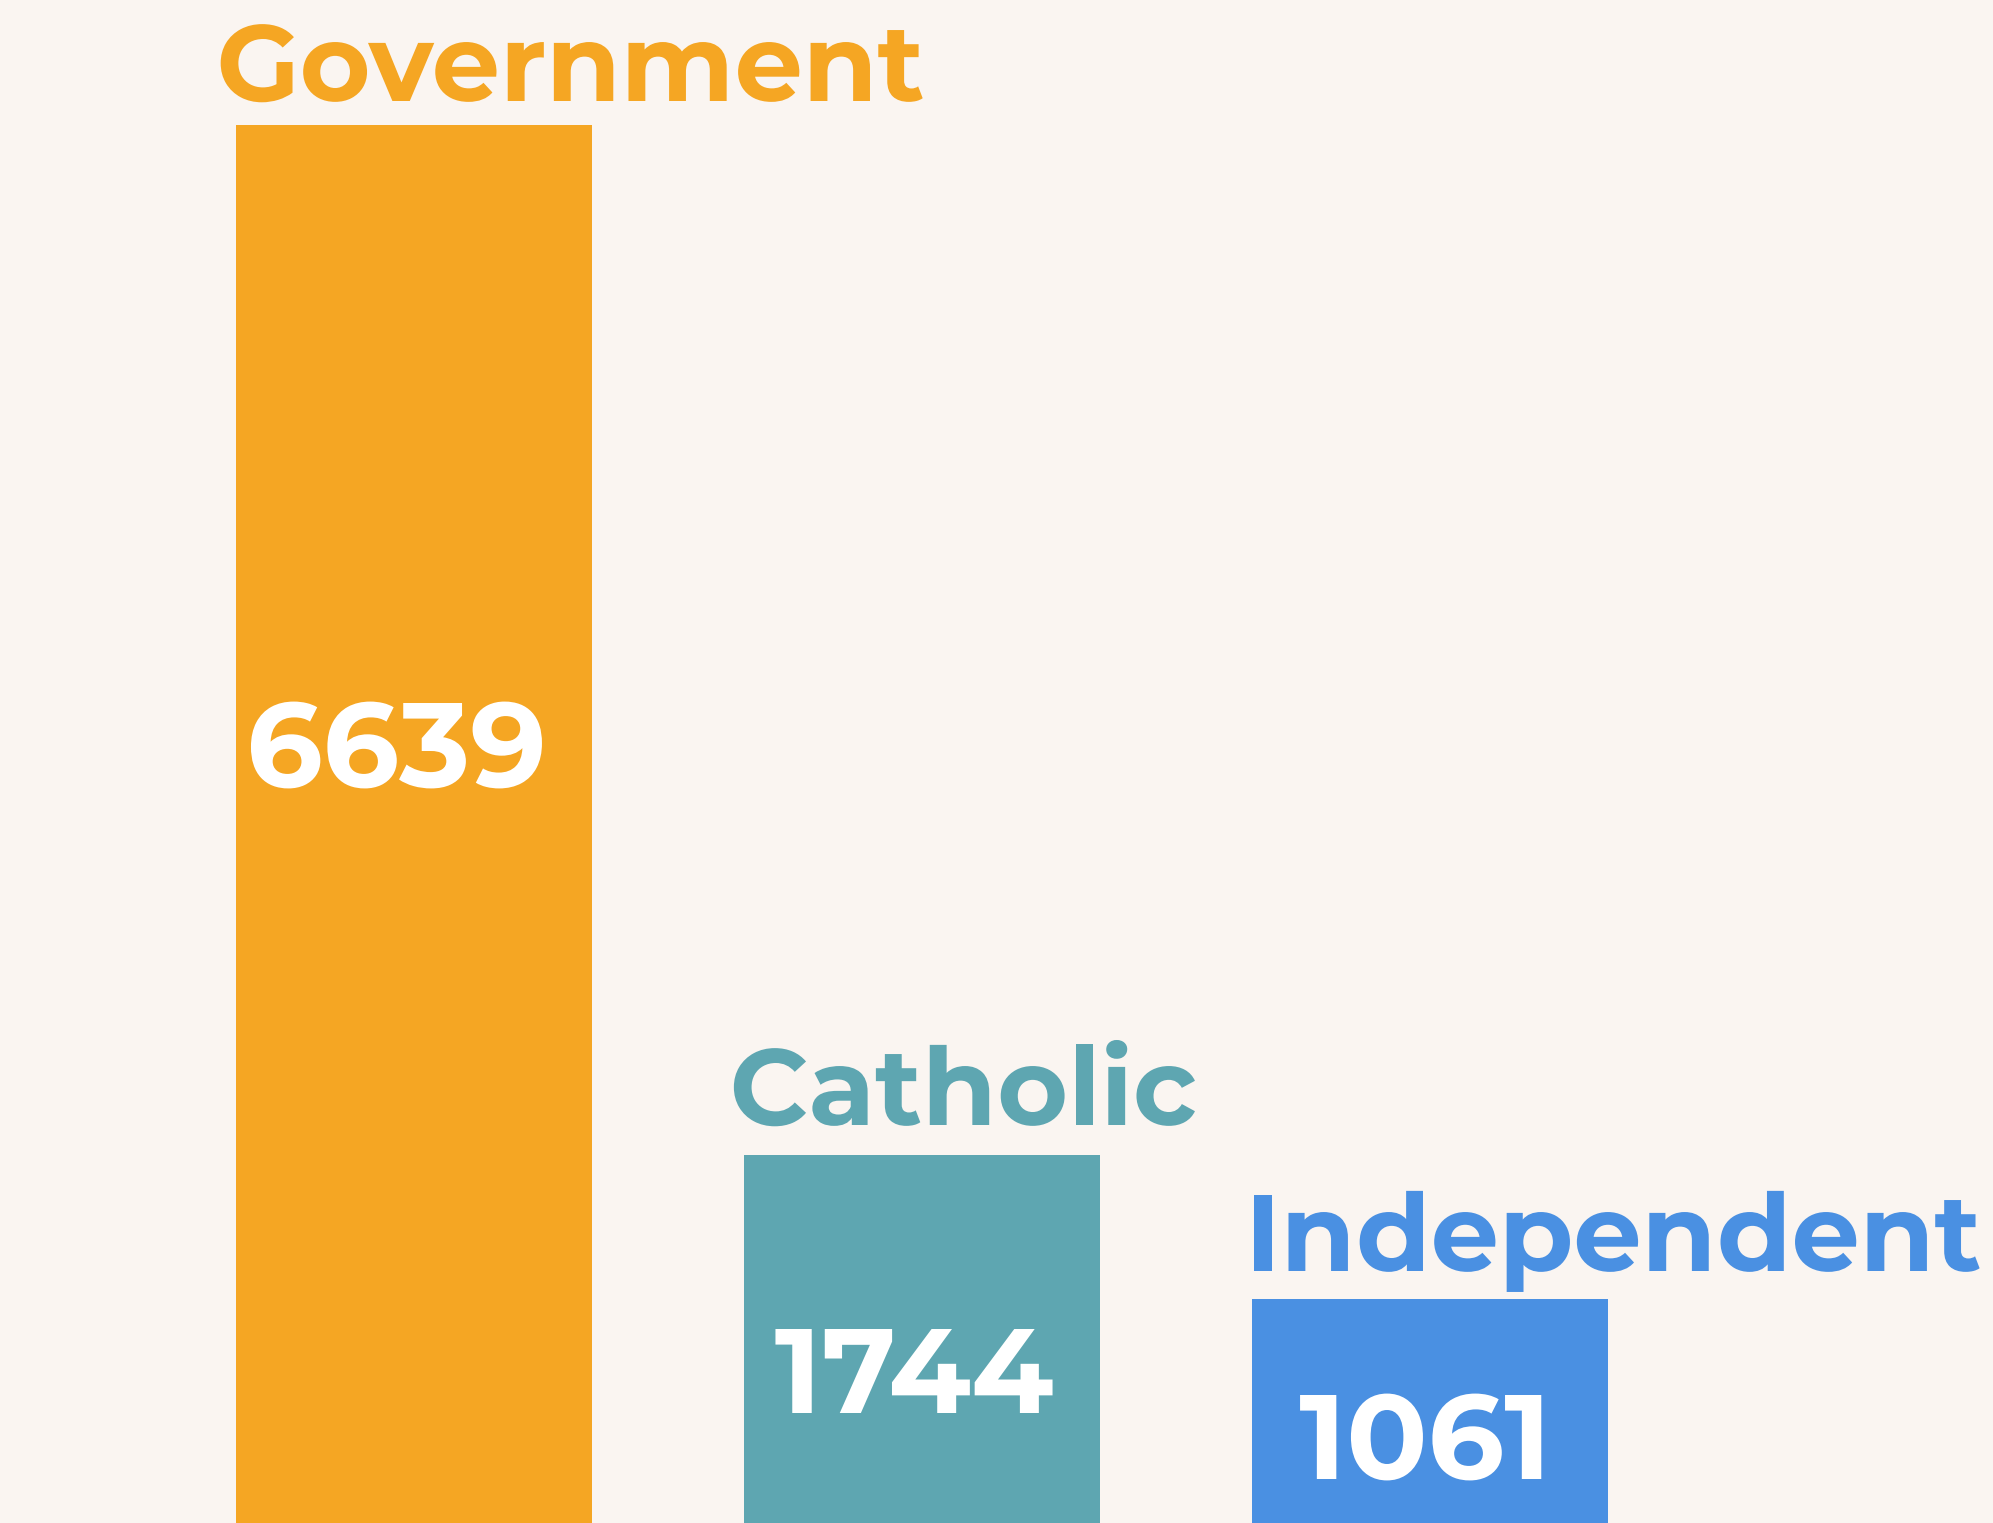

SCHOOLS, AUSTRALIA, 2017

AUSTRALIAN BUREAU OF STATISTICS

9444 schools

404 580.9
in-school staff
Full-time equivalent

70% teachers

30% other

3 849 225
students