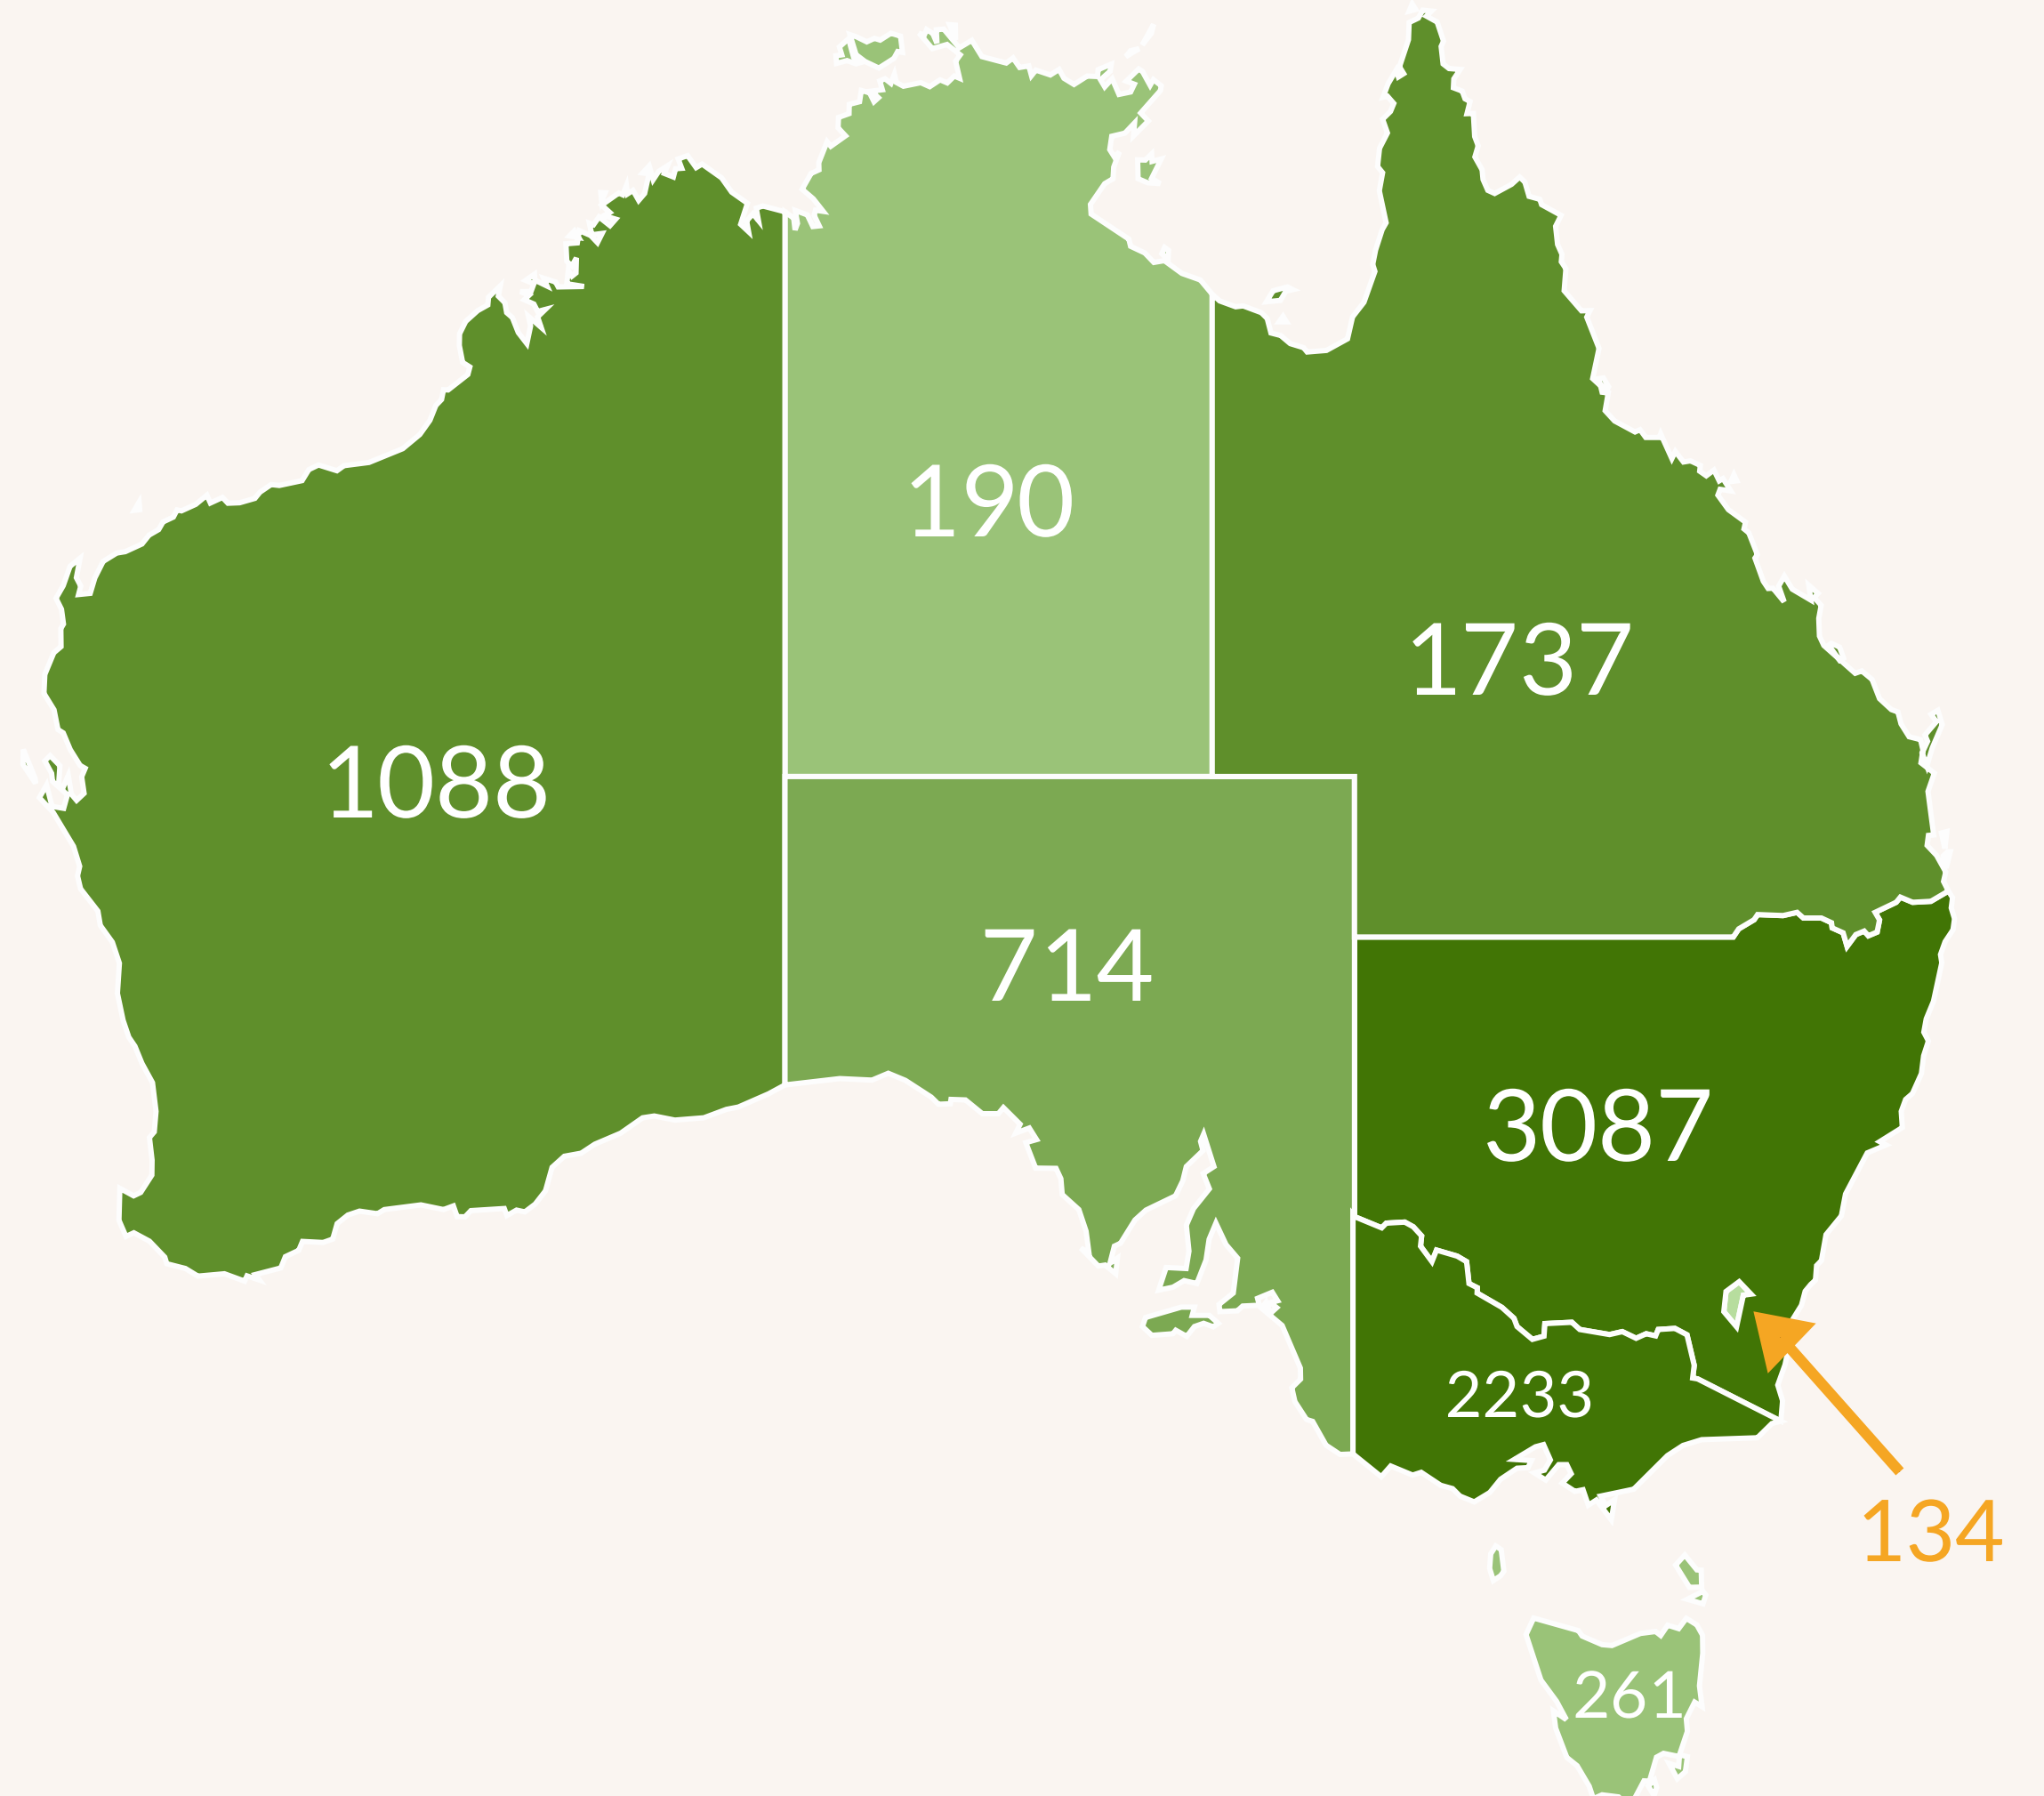

SCHOOLS, AUSTRALIA, 2017

AUSTRALIAN BUREAU OF STATISTICS

9444 schools

404 580.9
in-school staff
Full-time equivalent

70% teachers

30% other

3 849 225
students